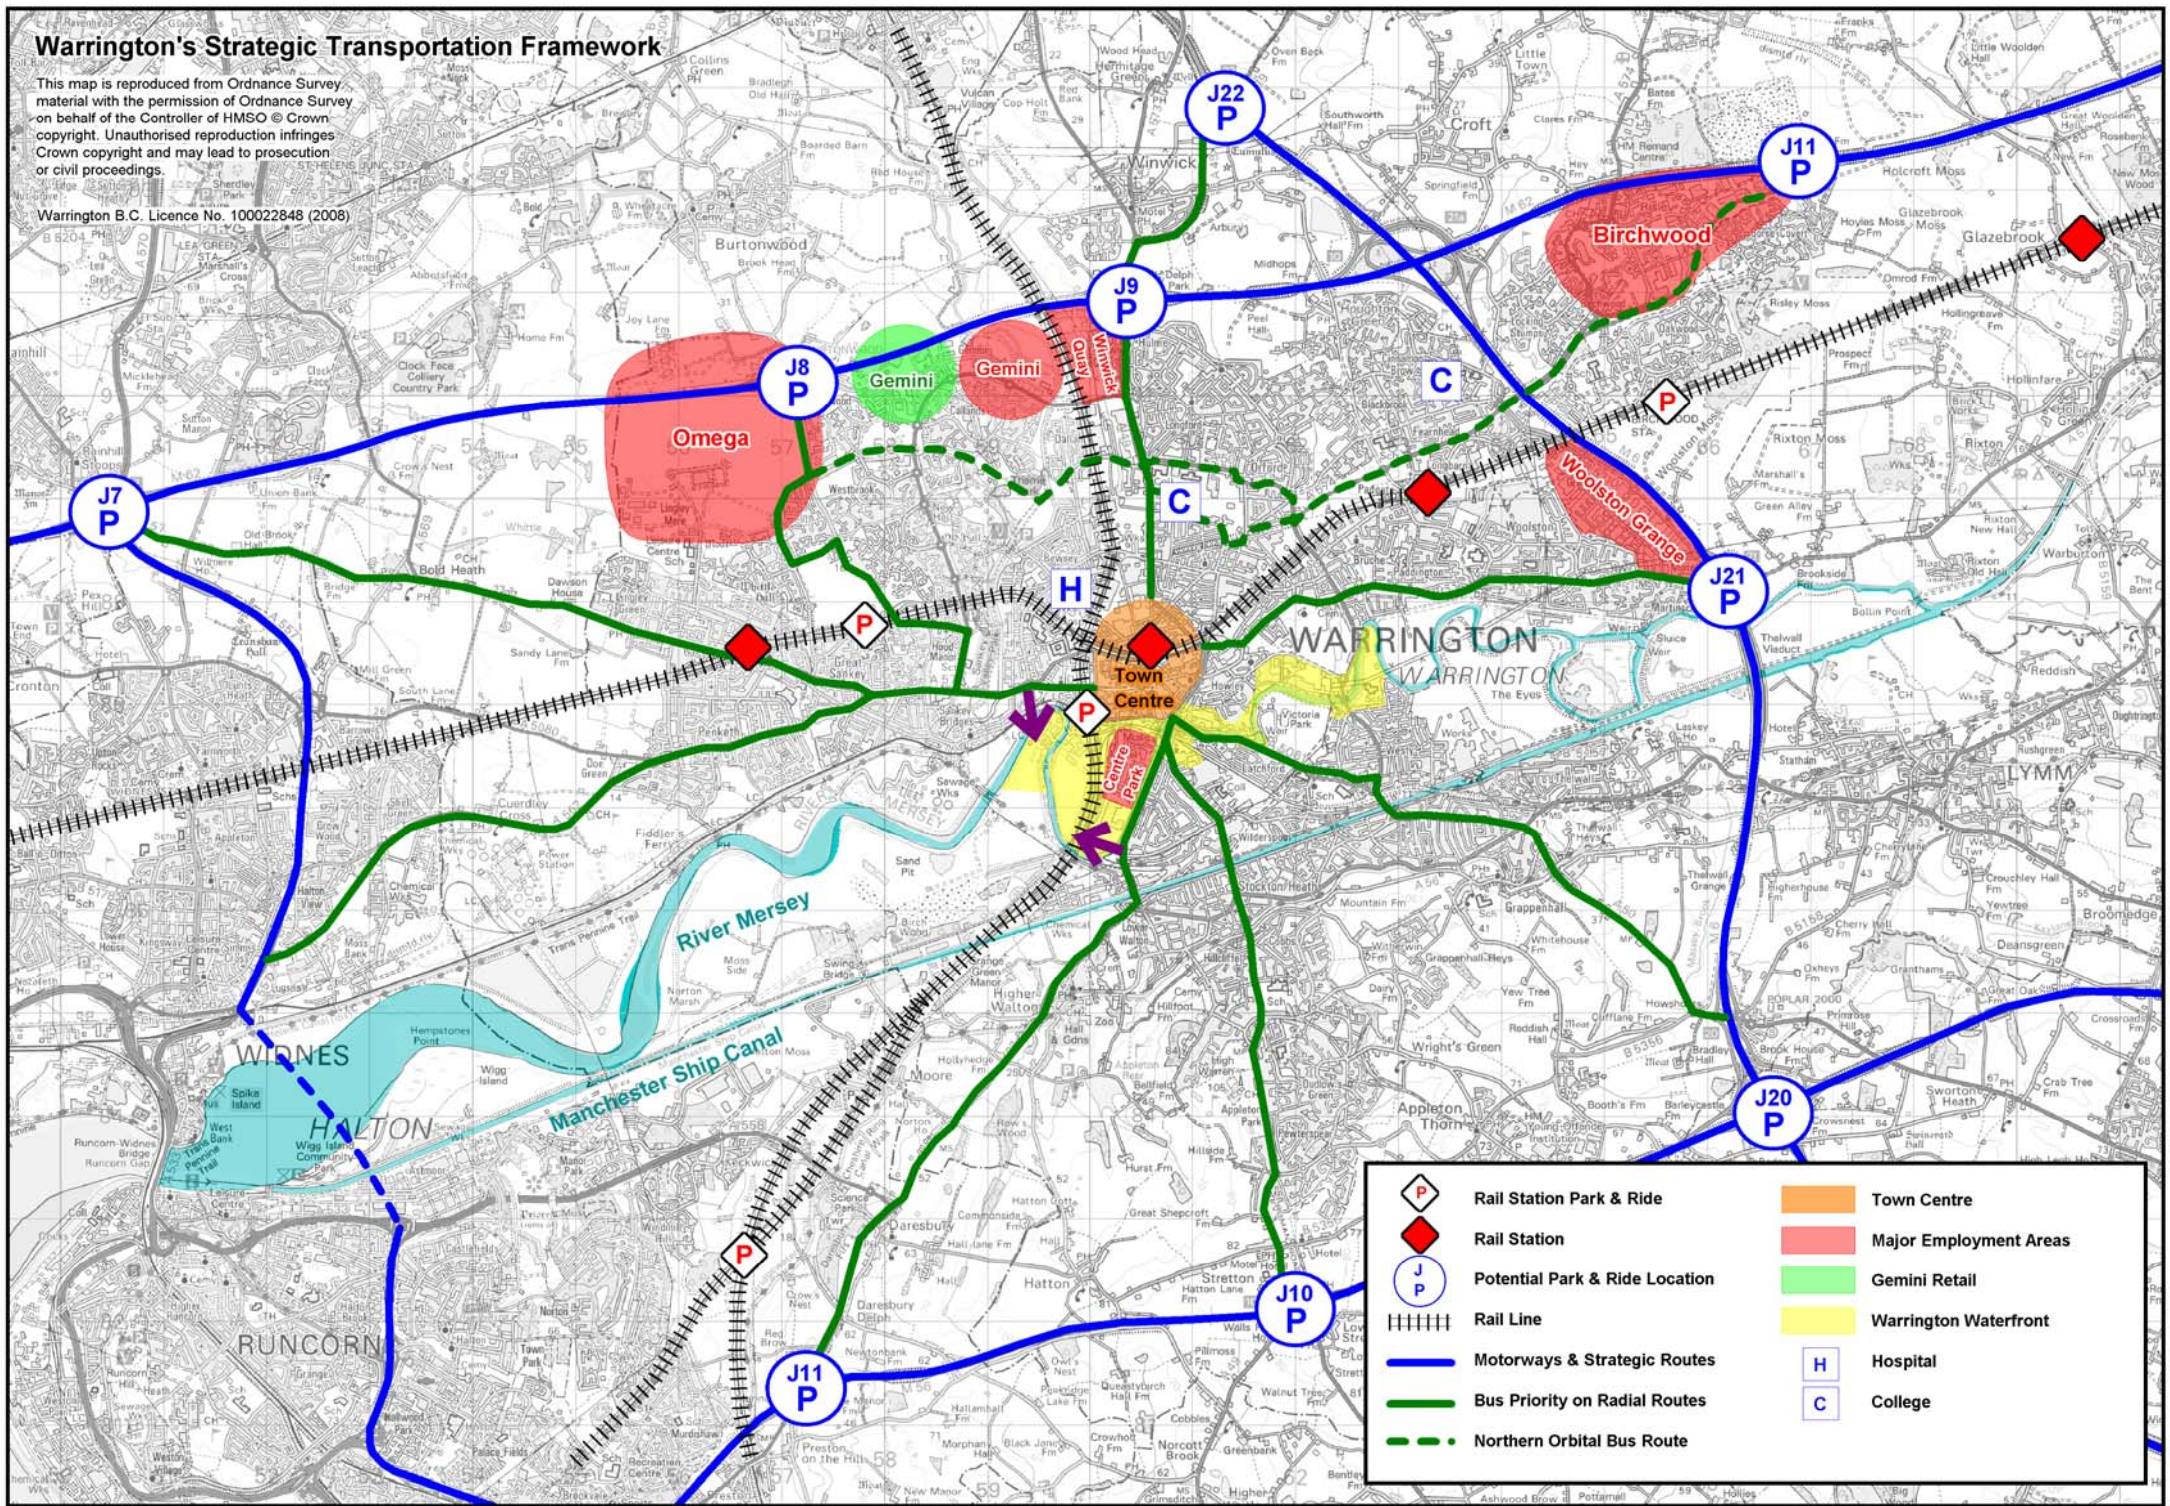

Warrington's Strategic Transportation Framework

This map is reproduced from Ordnance Survey material with the permission of Ordnance Survey on behalf of the Controller of HMSO © Crown copyright. Unauthorised reproduction infringes Crown copyright and may lead to prosecution or civil proceedings.

Warrington B.C. Licence No. 100022848 (2008)

	Rail Station Park & Ride		Town Centre
	Rail Station		Major Employment Areas
	Potential Park & Ride Location		Gemini Retail
	Rail Line		Warrington Waterfront
	Motorways & Strategic Routes		Hospital
	Bus Priority on Radial Routes		College
	Northern Orbital Bus Route		